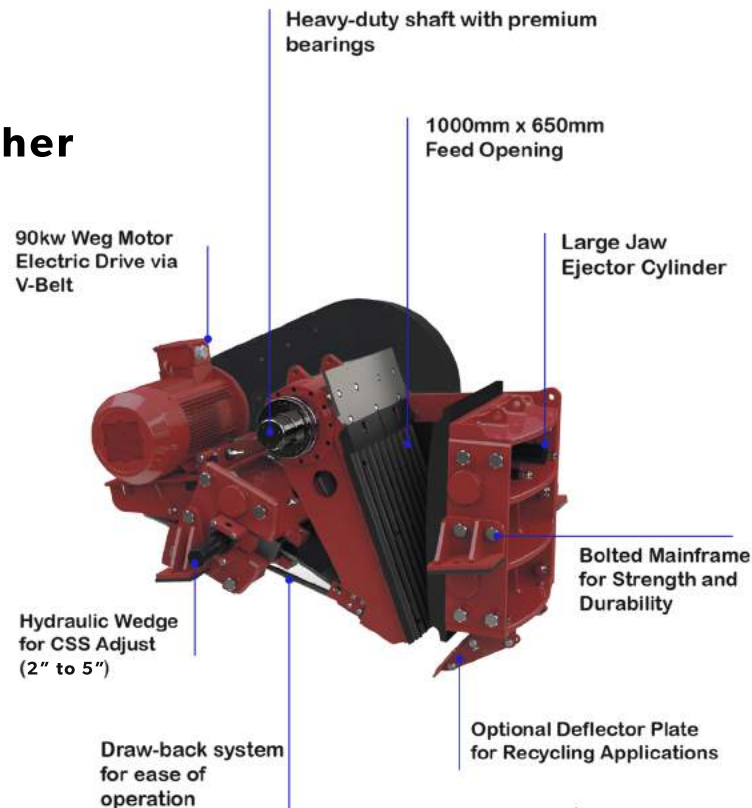

Screencore XJ

40" x 26" Diesel-Electric Jaw Crusher

- 40" x 26" Jaw with 90kw Electric Drive
- Hydraulic Wedge Adjustment (2"-5")
- 200KVA Deutz TCD 7.8 Gen Set Tier 4 (Stage V)
- Hardox Lined Hopper with Hydraulic Fold & Lock
- 36" Heavy Discharge Belt
- Mains Plug-in Option
- Hydraulic Raise/Lower Discharge Belt (to ground)
- Radio Control Feeder Stop/Start
- Jaw Level Sensor
- Up to 22" Feed Size
- Dust Suppression System
- Stepped Grizzly with Bypass Chute
- 65,000lbs

TRANSPORT POSITION

**TRANSPORT
WIDTH: 8'4"**